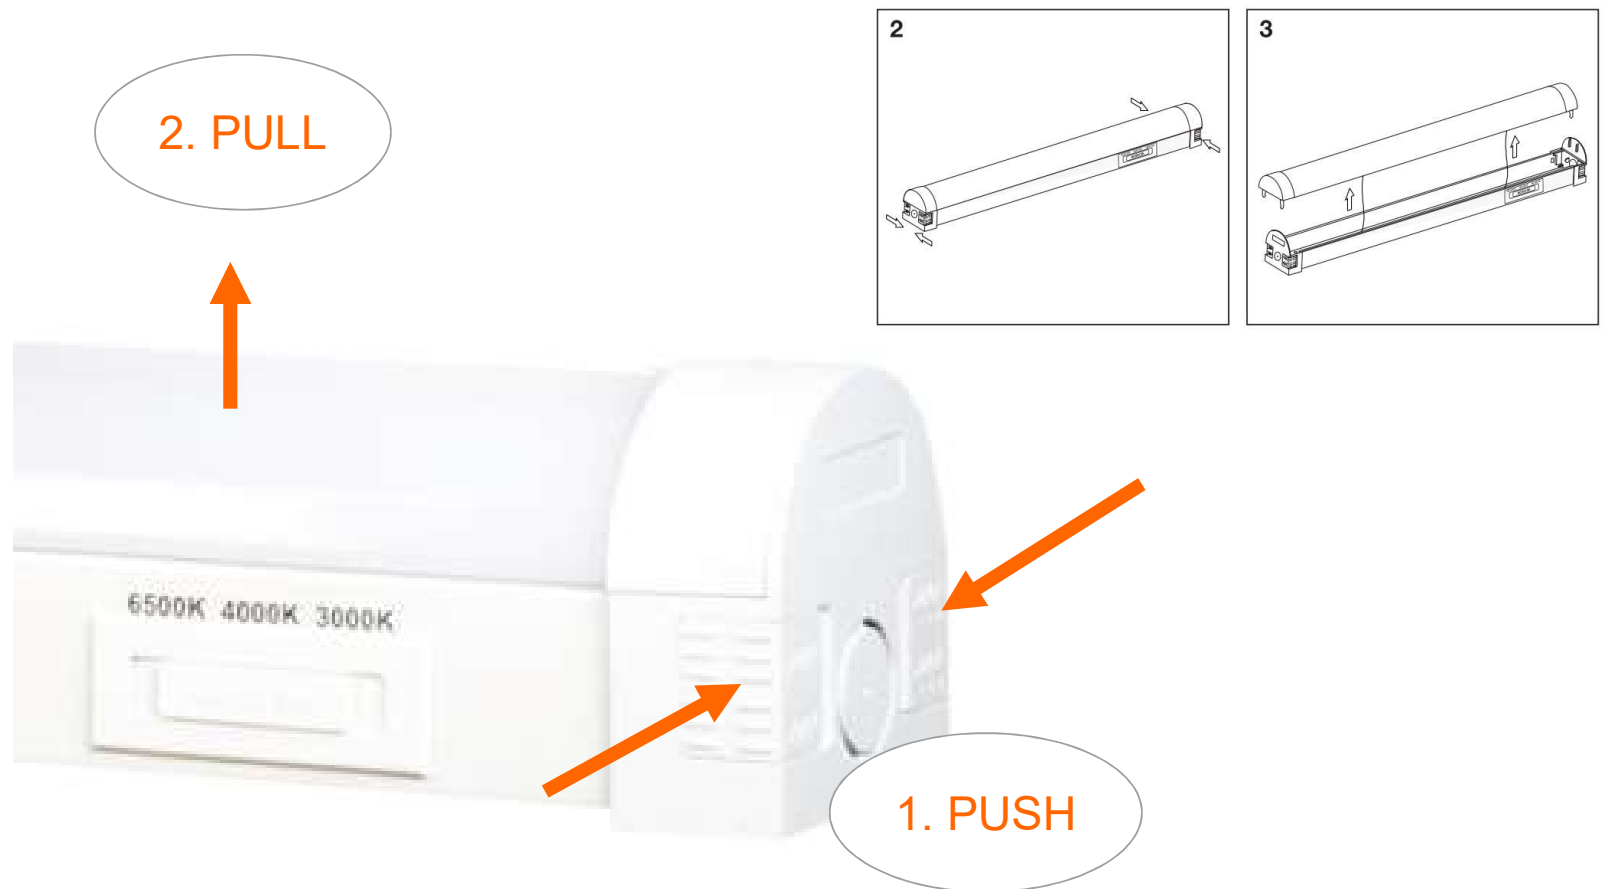

LINEAR COMBO – EASY INSTALLATION – NO TOOLS

LINEAR COMBO