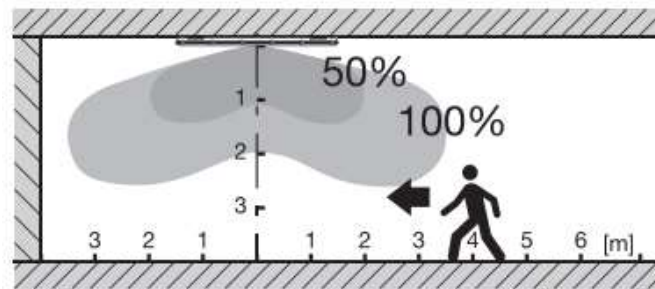

### ADVANCED, DEEPLY CONFIGURABLE MICROWAVE SENSOR

Detection Area

<b>1</b>	
-	100%
ON	50%

Hold Time

<b>2</b>	<b>3</b>	
-	-	5s
-	ON	60s
ON	-	3min
ON	ON	10min

Daylight threshold

<b>4</b>	
-	Disable
ON	30lux

Stand-by DIM level